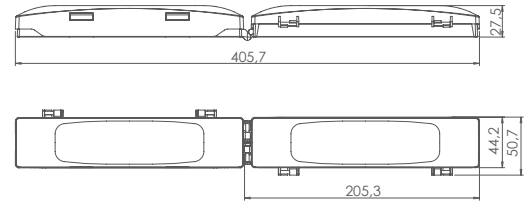

Obudowa elektroniki i baterii /
Electronics and battery housing