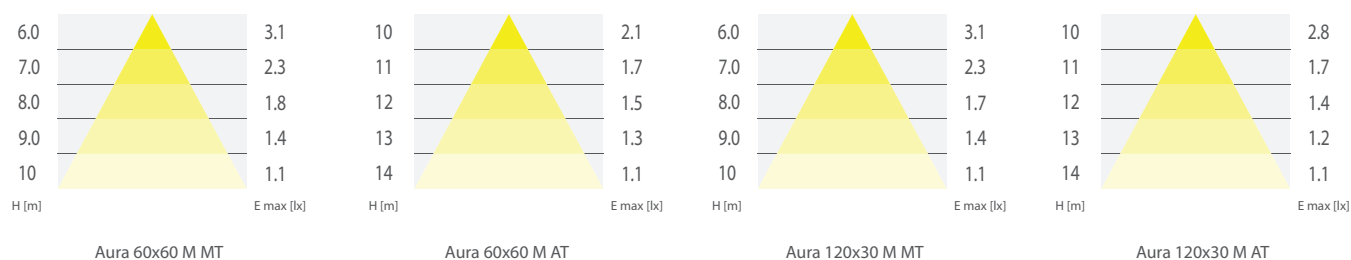

WYKRESY STOŻKOWE (PRACA AWARYJNA) / CONE DIAGRAMS (EMERGENCY OPERATION)