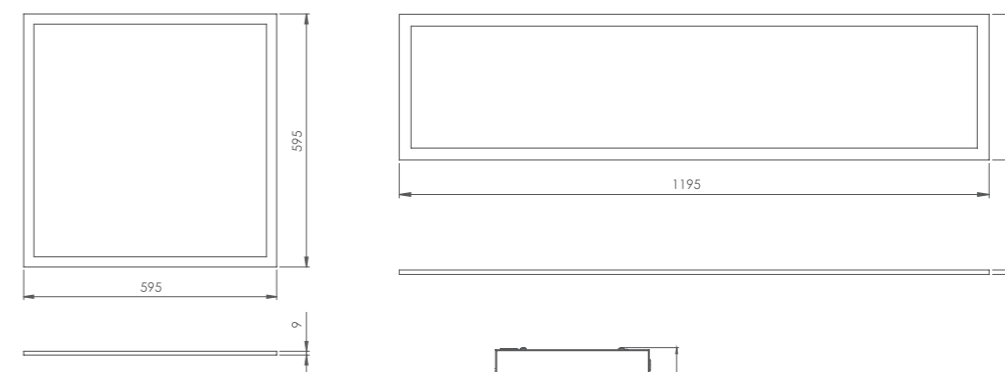

- › IP20 protection rating
- › Body: powder painted aluminium frame
- › Diffuser: prismatic PS
- › Light source, power: LED, 36W
- › Power supply voltage: 230VAC
- › Available panels' sizes: 600x600 and 1200x300
- › Luminaires' power: around 40W
- › Available models: standard and emergency lighting
- › Available emergency powers: 2W or 3W
- › Emergency modes: NM – Non-Maintained or M – Maintained
- › Autonomy times: 1h, 2h or 3h
- › Testing options: MT – manual test, AT – auto test
- › Batteries for emergency versions: NiCd, NiMH or LiFePO4 (depending on version)
- › Ceiling installation recessed, surface or pendant type - adjustable
- › For illumination of offices, meeting rooms, laboratories, hospitals, hotels and similar spaces (standard lighting) and open spaces and evacuation ways (emergency lighting) in public utility buildings
- › Colour temperature: 4000K
- › Colour rendering index: Ra>=80
- › Temperature working range: t<sub>a</sub> 10°C ÷ 40°C