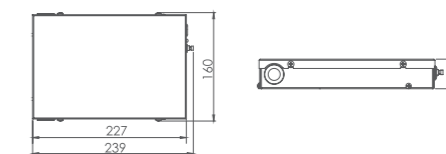

- › IP20 protection rating
- › Body: powder painted aluminium frame
- › Diffuser: prismatic PS
- › Light source, power: LED, 36W
- › Power supply voltage: 230VAC
- › Available panels' sizes: 600x600 and 1200x300
- › Luminaires' power: around 40W
- › Available models: standard and emergency lighting
- › Available emergency powers: 2W or 3W
- › Emergency modes: NM – Non-Maintained or M – Maintained
- › Autonomy times: 1h, 2h or 3h
- › Testing options: MT – manual test, AT – auto test
- › Batteries for emergency versions: NiCd, NiMH or LiFePO4 (depending on version)
- › Ceiling installation recessed, surface or pendant type - adjustable
- › For illumination of offices, meeting rooms, laboratories, hospitals, hotels and similar spaces (standard lighting) and open spaces and evacuation ways (emergency lighting) in public utility buildings
- › Colour temperature: 4000K
- › Colour rendering index: Ra>=80
- › Temperature working range: t<sub>a</sub> 10°C ÷ 40°C