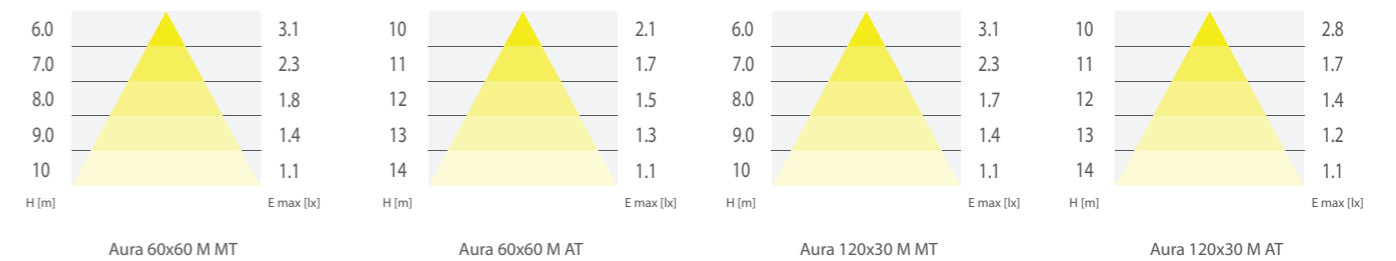

WYKRESY STOŻKOWE (PRACA AWARYJNA) / CONE DIAGRAMS (EMERGENCY OPERATION)

Aura 60x60 M MT

Aura 60x60 M AT

Aura 120x30 M MT

Aura 120x30 M AT

PRZYKŁADOWE ROZSYŁY ŚWIATŁA / EXEMPLARY LIGHT DISTRIBUTIONS