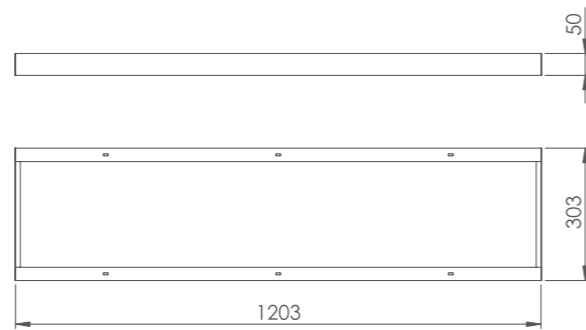

Aura 120x30 zainstalowana natynkowo / surface mounted

AKCESORIA / ACCESSORIES

Model / Model	Numer katalogowy / Catalogue number
Ramka natynkowa do modelu 60x60 / Surface frame for 60x60 model	91201
Ramka natynkowa do modelu 120x30 / Surface frame for 120x30 model	91202
Klipsy do gips-kartonu, 4 szt. / Plasterboard clips, 4 pcs	91203
Zestaw montażu zwieszanego / Suspended mounting kit	91205

91205

TABELE ODSTEPÓW DLA PŁASKICH DRÓG EWAKUACYJNYCH / SPACING TABLES FOR FLAT EVACUATION ROUTES

AURA 60x60 MT

Wysokość montażu (m) / Installation height (m)	3,0	6,7	6,7	3,0
2,5	3,0	6,7	6,7	3,0
3	3,3	7,9	7,9	3,3
4	3,9	9,2	9,2	3,9

AURA 120x30 MT

Wysokość montażu (m) / Installation height (m)	3,2	7,9	7,3	3,1
2,5	3,2	7,9	7,3	3,1
3	3,5	8,6	8	3,4
4	3,9	9,8	9,3	3,9

AURA 60x60 AT

Wysokość montażu (m) / Installation height (m)	3,5	7,5	7,5	3,5
2,5	3,5	7,5	7,5	3,5
3	3,8	9,0	9,0	3,8
4	4,4	10,5	10,5	4,4

AURA 120x30 AT

Wysokość montażu (m) / Installation height (m)	3,8	9,3	8,3	3,5
2,5	3,8	9,3	8,3	3,5
3	4,1	10,1	9,1	3,9
4	4,7	11,5	10,6	4,5

WYKRESY STOŻKOWE (PRACA AWARYJNA) / CONE DIAGRAMS (EMERGENCY OPERATION)

PRZYKŁADOWE ROZSYŁY ŚWIATŁA / EXEMPLARY LIGHT DISTRIBUTIONS