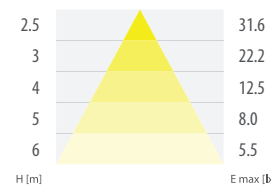

VELLA SQ 150