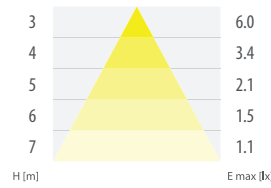

VELLA SOH 250