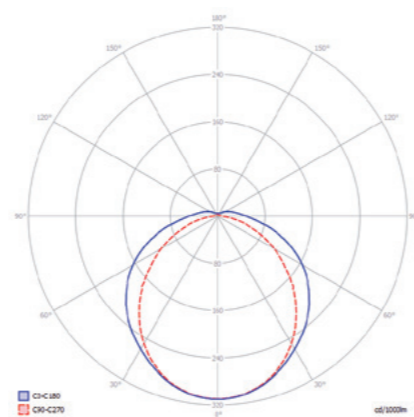

* GRP dla Wars LED DeLuxe 60 / GRP for Wars LED DeLuxe 60

Wars LED DeLuxe 60 Standard Wars LED DeLuxe 120 Standard Wars LED DeLuxe 150 Standard

Wars LED DeLuxe 60 Standard

Wars LED DeLuxe 120 Standard

Wars LED DeLuxe 150 Standard

Wars LED DeLuxe

Model / Model	Numer katalogowy / Catalogue number	Moc / Power	Strumień świetlny* / Luminous flux*	Temperatura barwowa** / Colour temperature**	Waga (kg) / Weight (kg)
WARS LED DeLuxe 60 Lite	98193	11 W	1100 lm / 1050 lm	4000 K	1,80
WARS LED DeLuxe 60 Standard	98191	23 W	2400 lm / 2100 lm	4000 K	1,80
WARS LED DeLuxe 60 Strong	98189	24 W	3600 lm / 2900 lm	4000 K	1,80
WARS LED DeLuxe 120 Lite	98187	23 W	2400 lm / 2150 lm	4000 K	2,50
WARS LED DeLuxe 120 Standard	98185	41 W	4400 lm / 3850 lm	4000 K	2,50
WARS LED DeLuxe 120 Strong	98183	51 W	8100 lm / 6800 lm	4000 K	2,50
WARS LED DeLuxe 150 Lite	98181	28 W	3000 lm / 2750 lm	4000 K	3,10
WARS LED DeLuxe 150 Standard	98179	54 W	5800 lm / 5150 lm	4000 K	3,10
WARS LED DeLuxe 150 Strong	98177	67 W	10800 lm / 8850 lm	4000 K	3,10