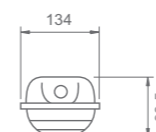

Model / Model	Numer katalogowy / Catalogue number	Moc / Power	Strumień świetlny* / Luminous flux*	Temperatura barwowa** / Colour temperature**	Waga (kg) / Weight (kg)
WARS LED DeLuxe 60 Lite	98193	11 W	1100 lm / 1050 lm	4000 K	1,80
WARS LED DeLuxe 60 Standard	98191	23 W	2400 lm / 2100 lm	4000 K	1,80
WARS LED DeLuxe 60 Strong	98189	24 W	3600 lm / 2900 lm	4000 K	1,80
WARS LED DeLuxe 120 Lite	98187	23 W	2400 lm / 2150 lm	4000 K	2,50
WARS LED DeLuxe 120 Standard	98185	41 W	4400 lm / 3850 lm	4000 K	2,50
WARS LED DeLuxe 120 Strong	98183	51 W	8100 lm / 6800 lm	4000 K	2,50
WARS LED DeLuxe 150 Lite	98181	28 W	3000 lm / 2750 lm	4000 K	3,10
WARS LED DeLuxe 150 Standard	98179	54 W	5800 lm / 5150 lm	4000 K	3,10
WARS LED DeLuxe 150 Strong	98177	67 W	10800 lm / 8850 lm	4000 K	3,10

* Dane panela LED bez klosza oraz lampy z kloszem / LED panel data without and with diffuser

** Inne temperatury barwowe na życzenie / Other colour temperatures on request