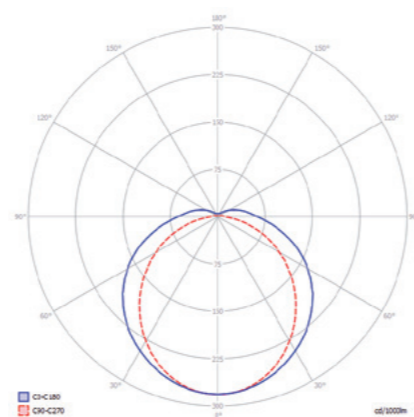

Wars LED DeLuxe 60 Standard