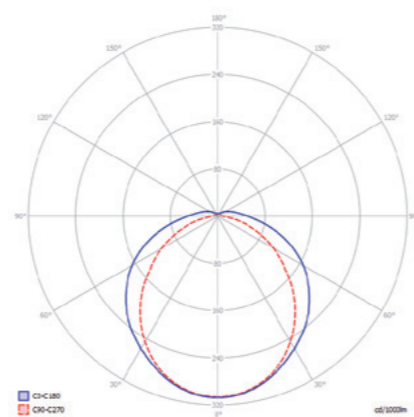

Wars LED DeLuxe 60 Standard

Wars LED DeLuxe 120 Standard