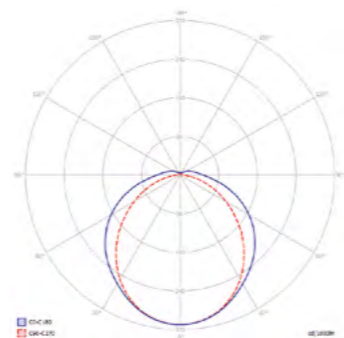

Wars LED DeLuxe 120 Standard

Wars LED DeLuxe 150 Standard