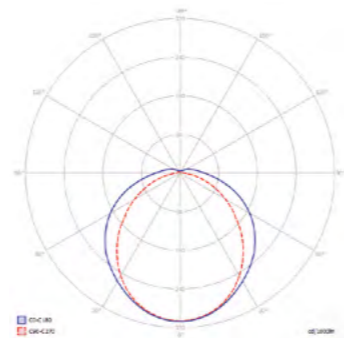

Wars LED DeLuxe 60 Standard

Wars LED DeLuxe 120 Standard