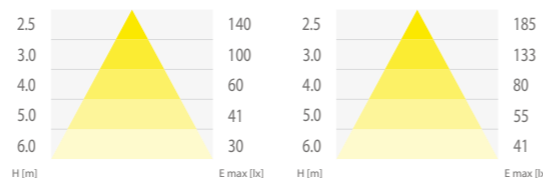

* GRP dla Wars LED DeLuxe 60 / GRP for Wars LED DeLuxe 60

Wars LED DeLuxe 60 Standard

Wars LED DeLuxe 120 Standard

Wars LED DeLuxe 150 Standard

Wars LED DeLuxe 60 Standard

Wars LED DeLuxe 120 Standard

Wars LED DeLuxe 150 Standard

* Wykresy dla wersji standardowych / Charts for standard versions

Wars LED DeLuxe

MODELE STANDARDOWE / STANDARD MODELS

Model / Model	Numer katalogowy / Catalogue number	Moc / Power	Strumień świetlny* / Luminous flux*	Temperatura barwowa** / Colour temperature**	Waga (kg) / Weight (kg)
WARS LED DeLuxe 60 Standard	98191	23 W	2400 lm / 2100 lm	4000 K	1,80
WARS LED DeLuxe 60 Strong	98189	24 W	3600 lm / 2900 lm	4000 K	1,80
WARS LED DeLuxe 120 Standard	98185	41 W	4400 lm / 3850 lm	4000 K	2,50
WARS LED DeLuxe 120 Strong	98183	51 W	8100 lm / 6800 lm	4000 K	2,50
WARS LED DeLuxe 150 Standard	98179	54 W	5800 lm / 5150 lm	4000 K	3,10
WARS LED DeLuxe 150 Strong	98177	67 W	10800 lm / 8850 lm	4000 K	3,10