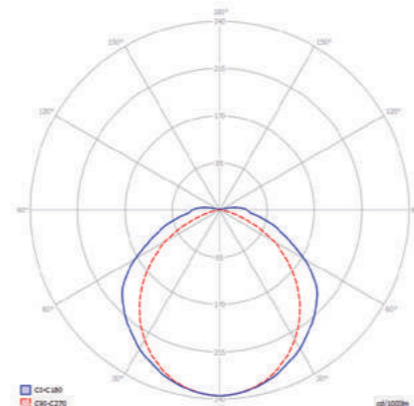

Wars 2x60 LED	Wars 2x120 LED	Wars 2x150 LED
2.5	2.5	2.5
3.0	3.0	3.0
4.0	4.0	4.0
5.0	5.0	5.0
6.0	6.0	6.0
H [m]	H [m]	H [m]
7.4	12.0	11.0
5.2	8.6	7.8
3.1	5.1	4.6
2.1	3.5	3.1
1.5	2.6	2.3
E max [lx]	E max [lx]	E max [lx]