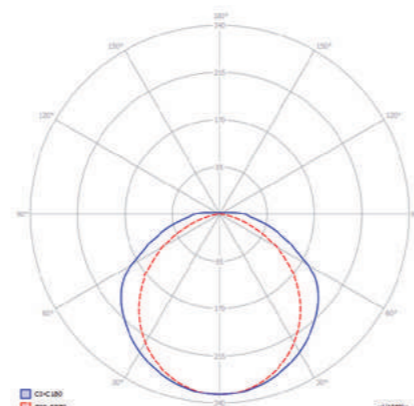

Wars 2x60 LED

Wars 2x120 LED