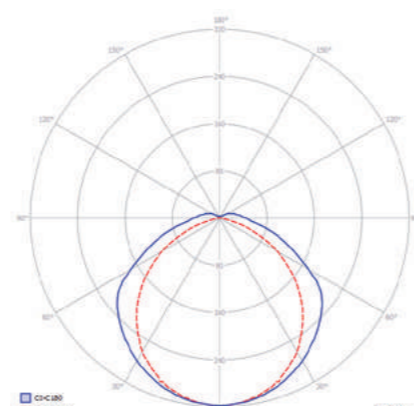

Wars 2x120 LED

Wars 2x150 LED