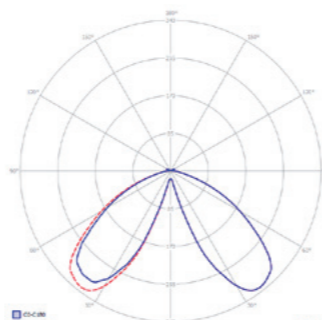

Promenad Led 40

Promenad Led 60