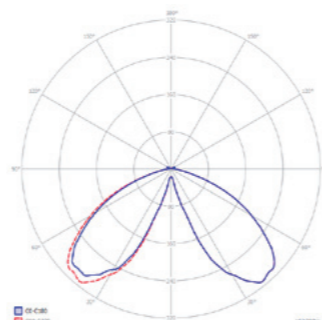

Promenad Led 30

Promenad Led 40