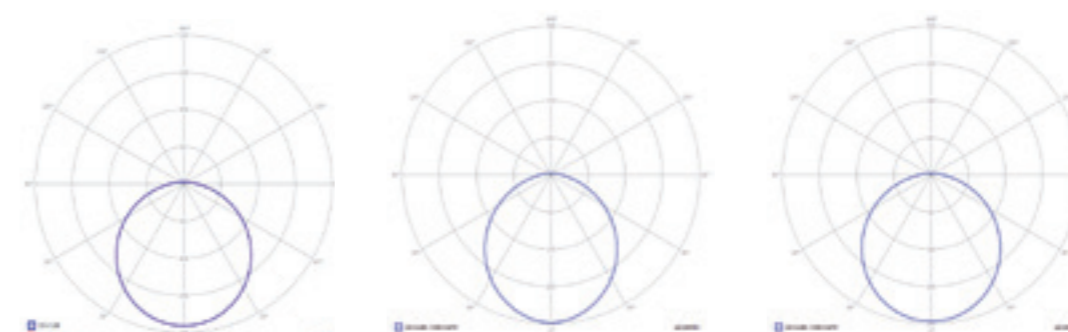

Milo LED ECO 10

Milo S Led 15 W

Milo LED 15 W