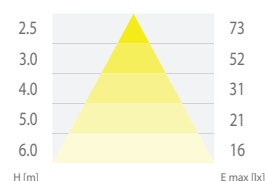

* GRP dla Wars LED DeLuxe 60 / GRP for Wars LED DeLuxe 60

Wars LED DeLuxe 60 Standard

Wars LED DeLuxe 120 Standard

Wars LED DeLuxe 150 Standard

Wars LED DeLuxe 60 Standard

Wars LED DeLuxe 120 Standard

Wars LED DeLuxe 150 Standard

* Wykresy dla wersji standardowych / Charts for standard versions

Wars LED DeLuxe

MODELE STANDARDOWE / STANDARD MODELS

Model / Model	Numer katalogowy / Catalogue number	Moc / Power	Strumień świetlny* / Luminous flux*	Temperatura barwowa** / Colour temperature**	Waga (kg) / Weight (kg)
WARS LED DeLuxe 60 Standard	98191	23 W	2400 lm / 2100 lm	4000 K	1,80
WARS LED DeLuxe 60 Strong	98189	24 W	3600 lm / 2900 lm	4000 K	1,80
WARS LED DeLuxe 120 Standard	98185	41 W	4400 lm / 3850 lm	4000 K	2,50
WARS LED DeLuxe 120 Strong	98183	51 W	8100 lm / 6800 lm	4000 K	2,50
WARS LED DeLuxe 150 Standard	98179	54 W	5800 lm / 5150 lm	4000 K	3,10
WARS LED DeLuxe 150 Strong	98177	67 W	10800 lm / 8850 lm	4000 K	3,10