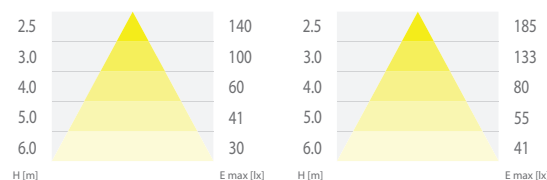

* GRP dla Wars LED DeLuxe 60 / GRP for Wars LED DeLuxe 60

Wars LED DeLuxe 60 Standard

Wars LED DeLuxe 120 Standard

Wars LED DeLuxe 150 Standard

Wars LED DeLuxe 60 Standard

Wars LED DeLuxe 120 Standard

Wars LED DeLuxe 150 Standard

* Wykresy dla wersji standardowych / Charts for standard versions

Wars LED DeLuxe

MODELE STANDARDOWE / STANDARD MODELS

Model / Model	Numer katalogowy / Catalogue number	Moc / Power	Strumień świetlny* / Luminous flux*	Temperatura barwowa** / Colour temperature**	Waga (kg) / Weight (kg)
WARS LED DeLuxe 60 Standard	98191	23 W	2400 lm / 2100 lm	4000 K	1,80
WARS LED DeLuxe 60 Strong	98189	24 W	3600 lm / 2900 lm	4000 K	1,80
WARS LED DeLuxe 120 Standard	98185	41 W	4400 lm / 3850 lm	4000 K	2,50
WARS LED DeLuxe 120 Strong	98183	51 W	8100 lm / 6800 lm	4000 K	2,50
WARS LED DeLuxe 150 Standard	98179	54 W	5800 lm / 5150 lm	4000 K	3,10
WARS LED DeLuxe 150 Strong	98177	67 W	10800 lm / 8850 lm	4000 K	3,10