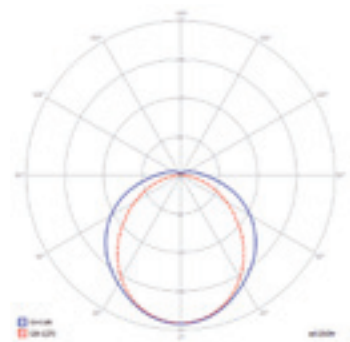

Wars LED DeLuxe 120 Standard