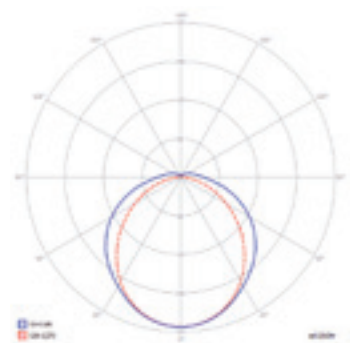

Wars LED DeLuxe 150 Standard